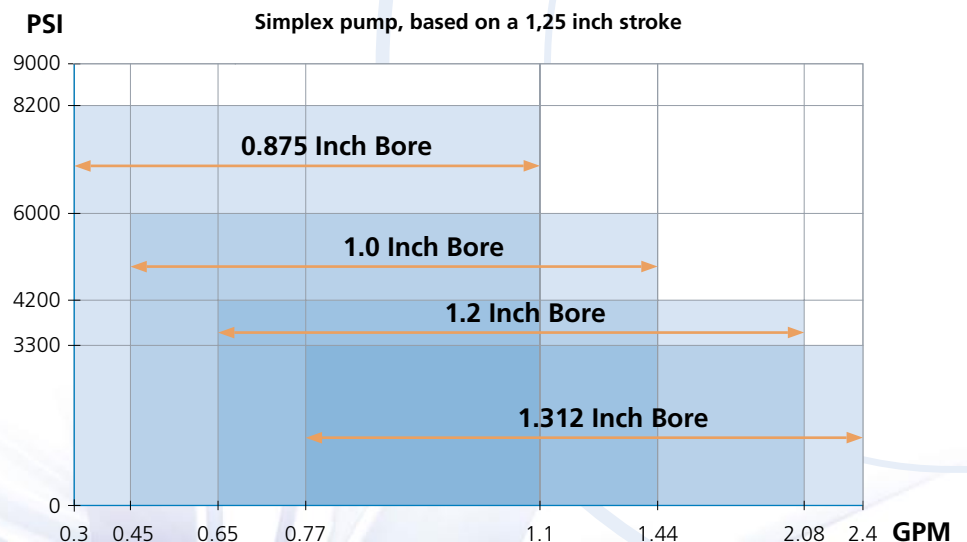

CCI LXR 1000

★ **DISTRIBUTION**
CRYOSTAR

Technical Index

★ Pump ID Meaning

Applications	Cylinder and buffer tank filling
Liquids pumped	LIN, LAR, LOX, LNG
Drive type	Belt drive
Design pressure	565 bar / 8200 PSI (Available in duplex and triplex)

★ Test Procedure

Each pump manufactured by CRYO-STAR is mechanically and cryogenically tested prior to shipment in our state-of-the-art testing facility to ensure that performance meets customer specification. The precision of measuring devices provides essential results : differential head, flow rate, seal gas consumption, pump efficiency, NPSH, noise and vibration levels – all documented and submitted to the customer.

★ Quality

Designed in compliance with guidelines like IGC 11/82 norm

★ Performance

Multiply by 2 for the duplex and multiply by 3 for the triplex.
Multiply by 0.8 for the 1 inch stroke and 0.64 for the 0.8 inch stroke.