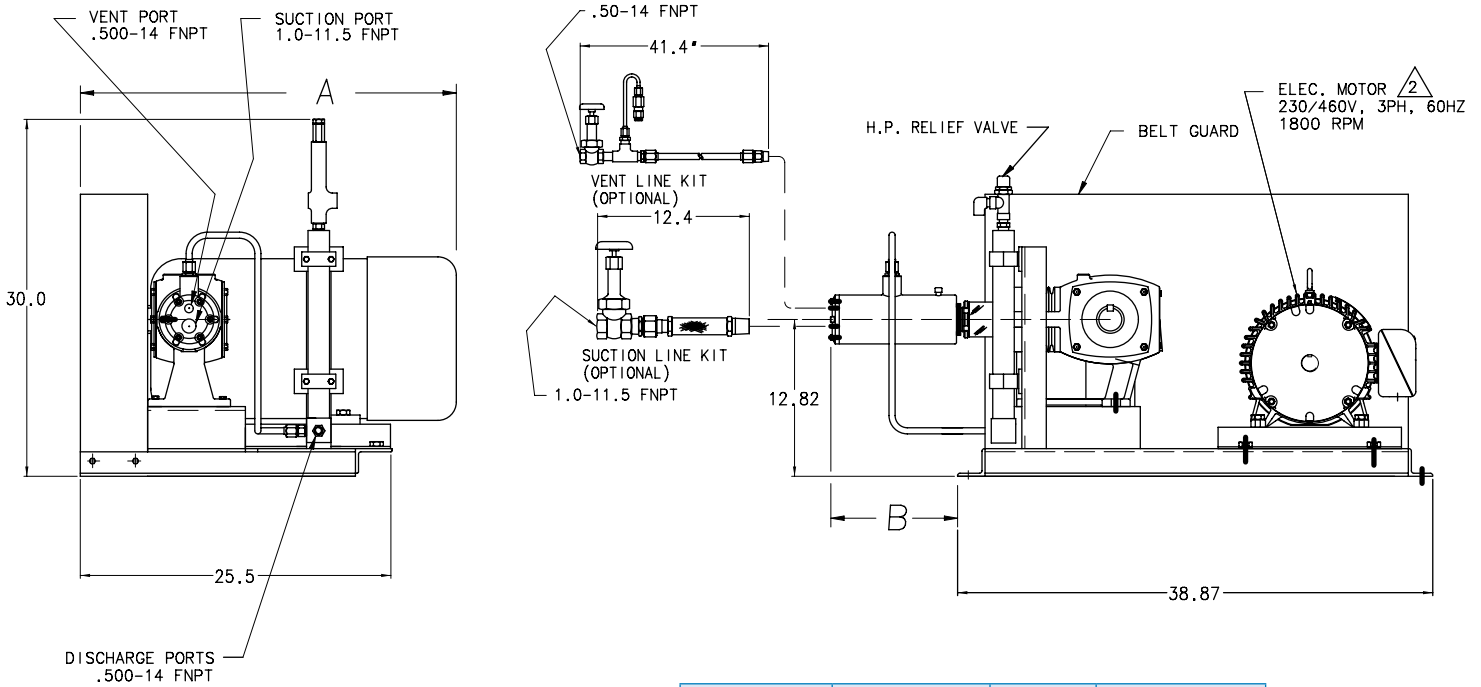

CCI LXR 1000

★ **DISTRIBUTION**
CRYOSTAR

Technical Index

★ Pump ID Meaning

Applications	Cylinder and buffer tank filling
Liquids pumped	LIN, LAR, LOX, LNG
Drive type	Belt drive
Design pressure	565 bar / 8200 PSI (Available in duplex and triplex)

★ Test Procedure

Each pump manufactured by CRYO-STAR is mechanically and cryogenically tested prior to shipment in our state-of-the-art testing facility to ensure that performance meets customer specification. The precision of measuring devices provides essential results : differential head, flow rate, seal gas consumption, pump efficiency, NPSH, noise and vibration levels – all documented and submitted to the customer.

★ Quality

Designed in compliance with guidelines like IGC 11/82 norm

★ Performance

Multiply by 2 for the duplex and multiply by 3 for the triplex.
Multiply by 0.8 for the 1 inch stroke and 0.64 for the 0.8 inch stroke.

- ★ Cold end, drive and TEFC motor mounted on a painted steel base
- ★ Belt drive and guard
- ★ Discharge line, surge chamber and high pressure relief valve
- ★ Motor starter, disconnect, circuit breaker and overload protection
- ★ 115 V control circuit transformer
- ★ High pressure combination switch / gauge